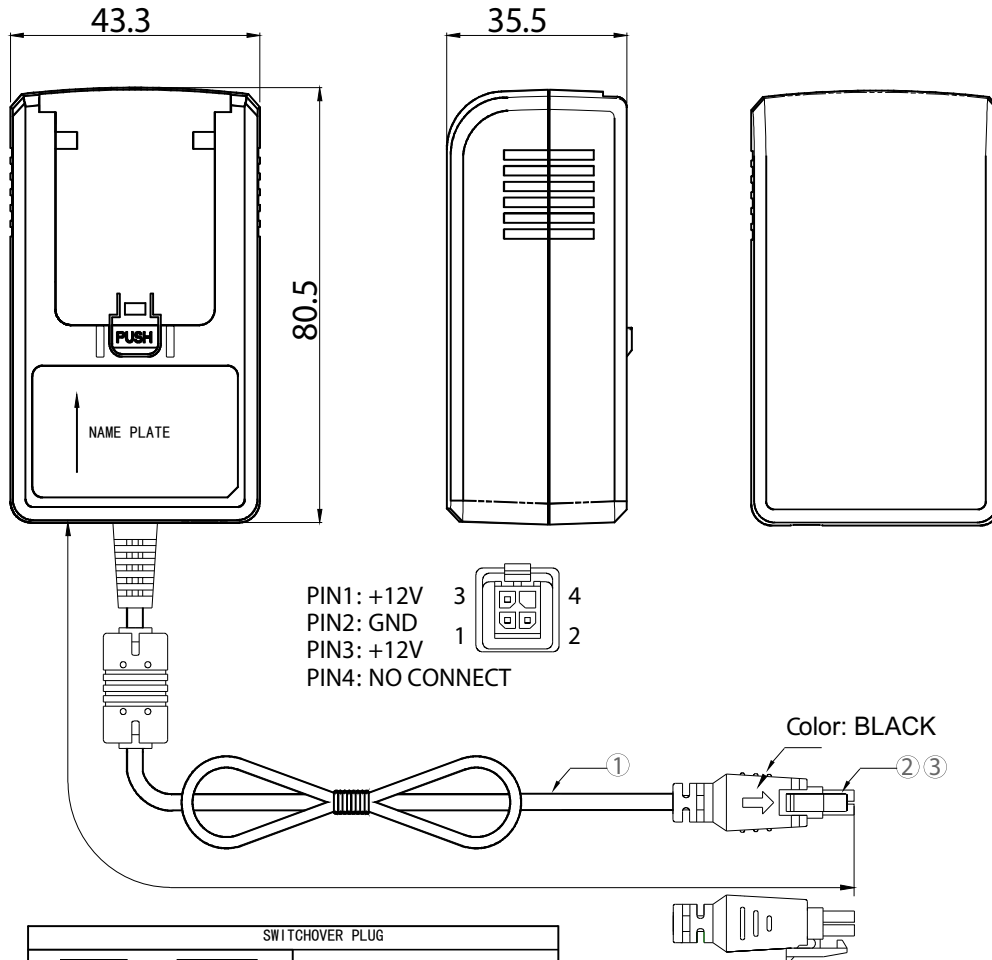

- Energy Star Energy Efficiency requirements for external power supplies (EPS Version 2)
- Canada’s Energy Efficiency Regulations for external power supplies

Mechanical Dimensions (mm)

3	43030-0001 (MOLEX)	TERMINAL	3
2	43025-0408 (MOLEX)	HOUSING	1
1		1830 mm MIN. AWG 18# UL1185 BLACK	1
ITEM	PART NUMBER	MATERIAL & SPECIFICATION	QTY