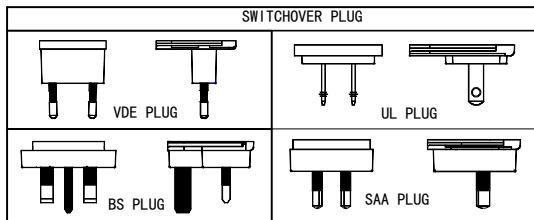

- Energy Star Energy Efficiency requirements for external power supplies (EPS Version 2)
- Canada’s Energy Efficiency Regulations for external power supplies

Mechanical Dimensions (mm)

3	43030-0001 (MOLEX)	TERMINAL	3
2	43025-0408 (MOLEX)	HOUSING	1
1		1830 mm MIN. AWG 18# UL1185 BLACK	1
ITEM	PART NUMBER	MATERIAL & SPECIFICATION	QTY